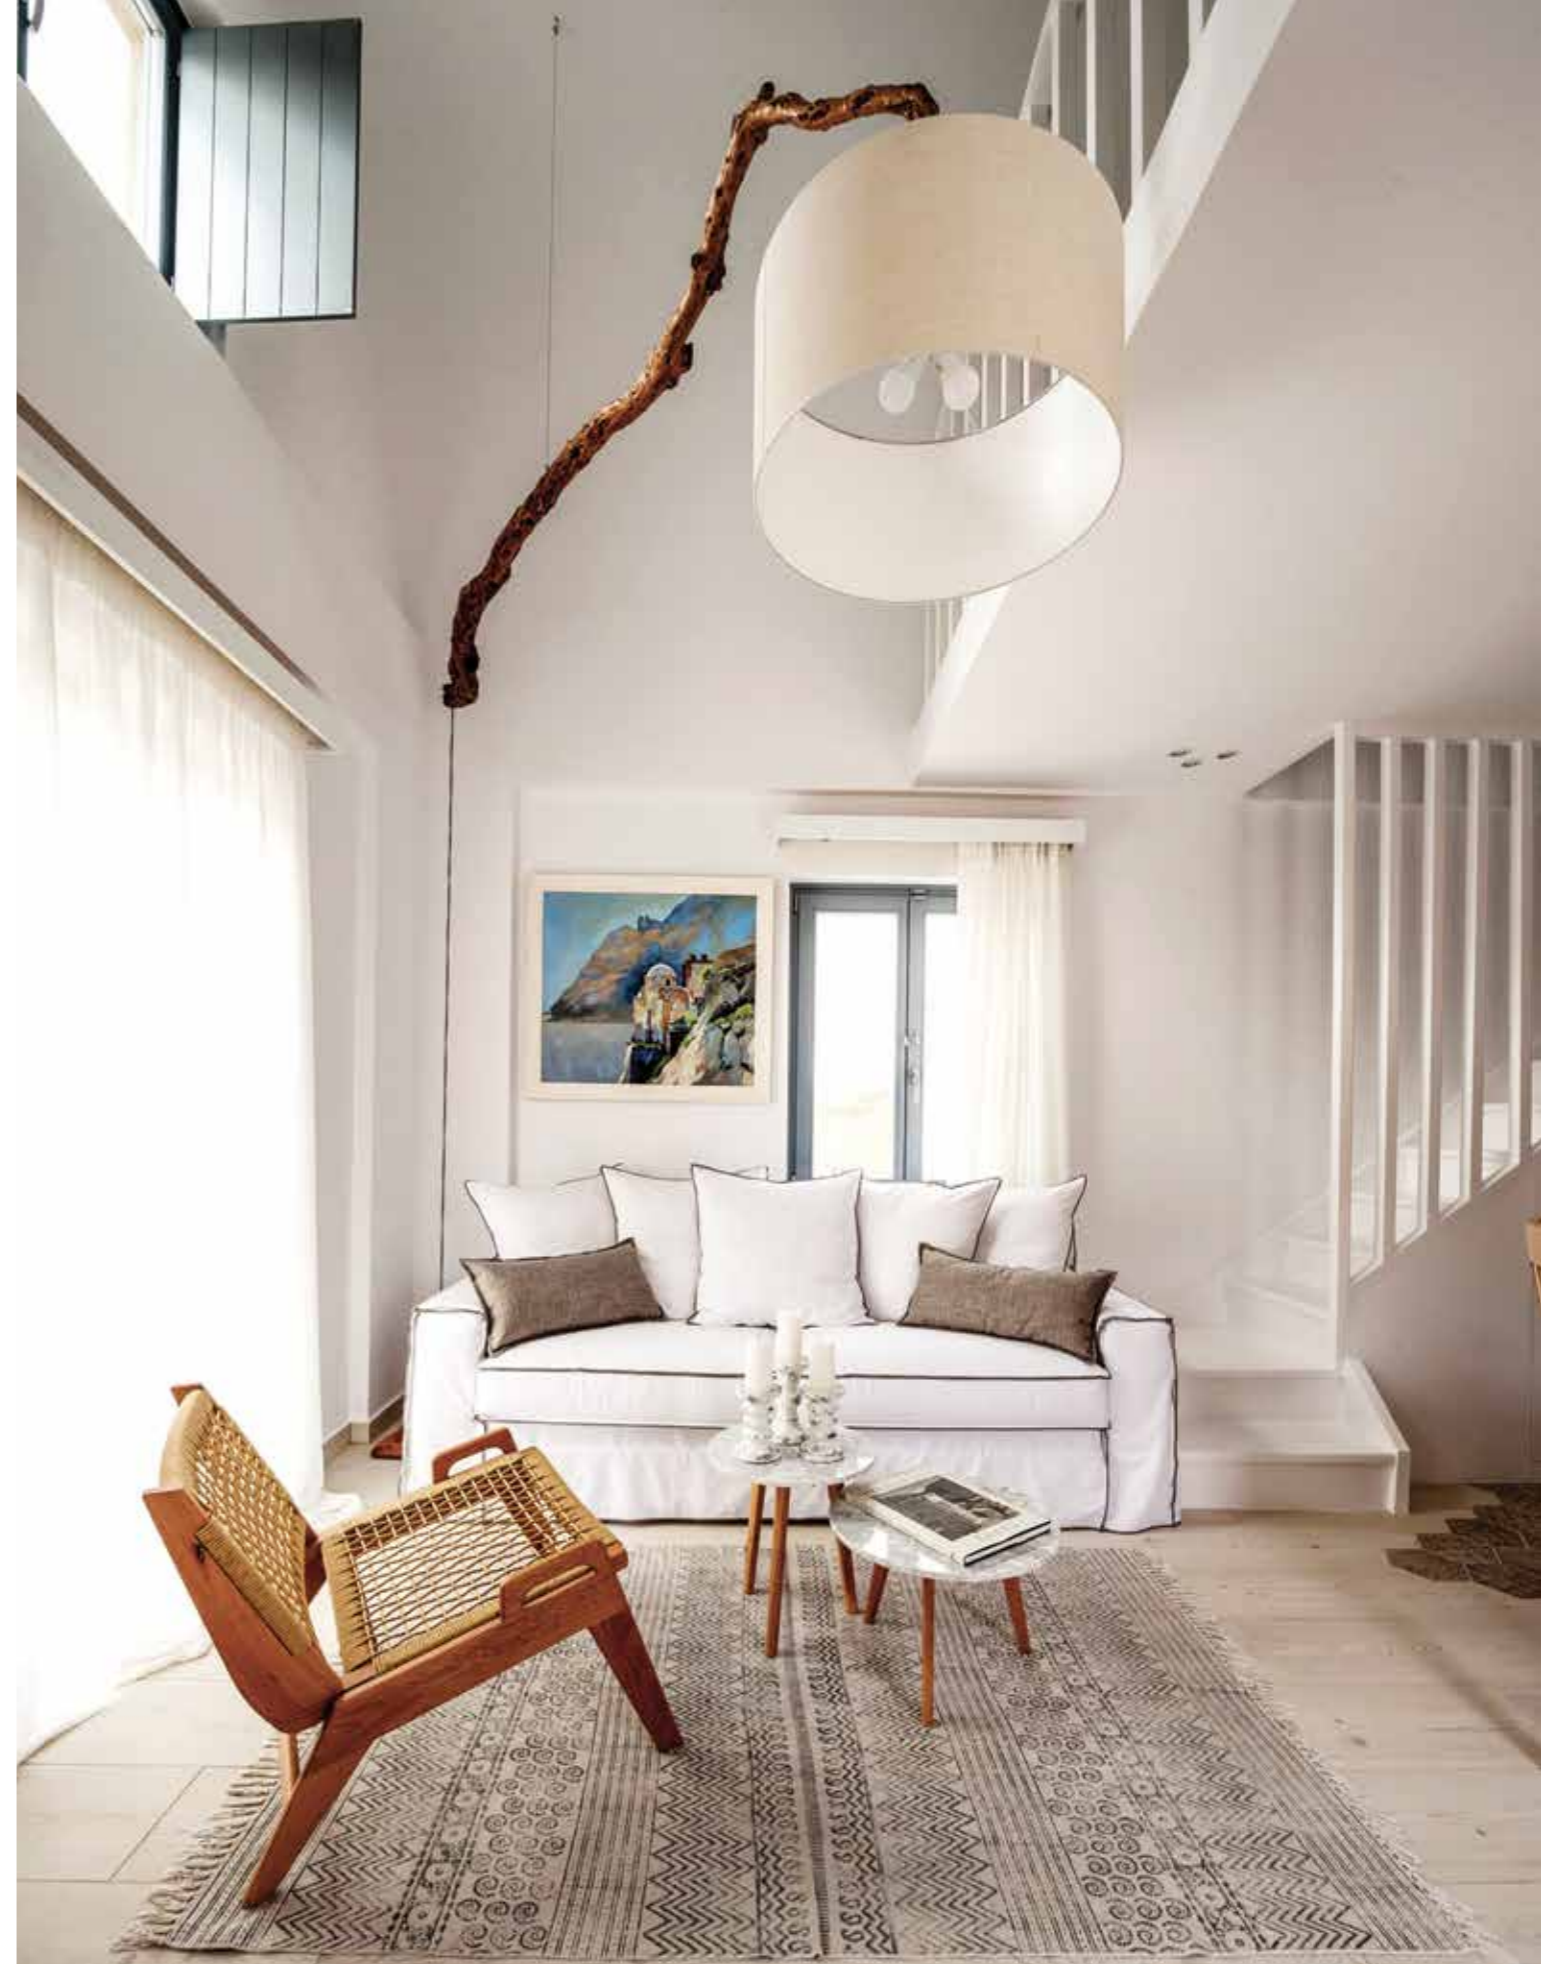

CELLARIA ESTATE

Η Interior Designer Μαριάννα Μίχου σε απόλυτη συνεργασία με την εταιρεία **Casa Due Contract** δημιούργησαν ένα ραфинάτο κομψό ξενοδοχείο μεσογιακού στυλ. Αντικείμενα και ειδικές κατασκευές πολυτελούς λιτότητα συνδυάζονται αρμονικά και οδηγούν σε ένα ονειρικό αποτέλεσμα.

Interior Designer Marianne Michou in collaboration with **Casa Due Contract** has created a refined elegant Mediterranean style hotel. Luxury austere objects and special constructions combine harmoniously to achieve a dreamy result.

Santorini Island